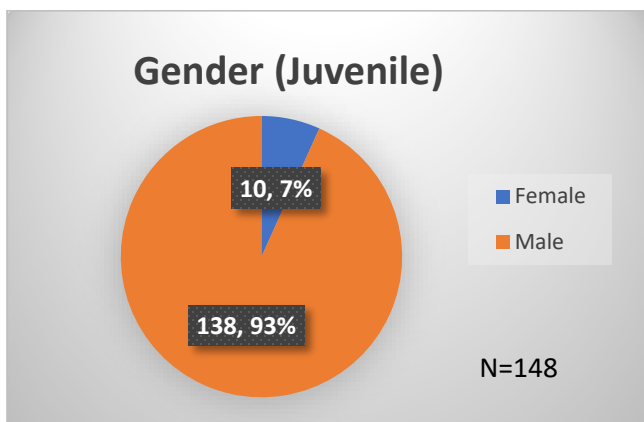

Daily Data Dashboard – January 18, 2024

Demographics for JTDC Population

Thursday Morning Midnight Count

Total # of probation Involved youth¹: 1,323

¹ Probation Active: Any youth who is pending sentencing with an active social history, has been formally placed on probation or supervision with Cook County Juvenile Probation on the date of the report.

*Age, Gender and Race for Criminal Court population (N=1) is not represented in this report.

Daily Data Dashboard – January 18, 2024
Demographics for JTDC Population
Thursday Morning Midnight Count