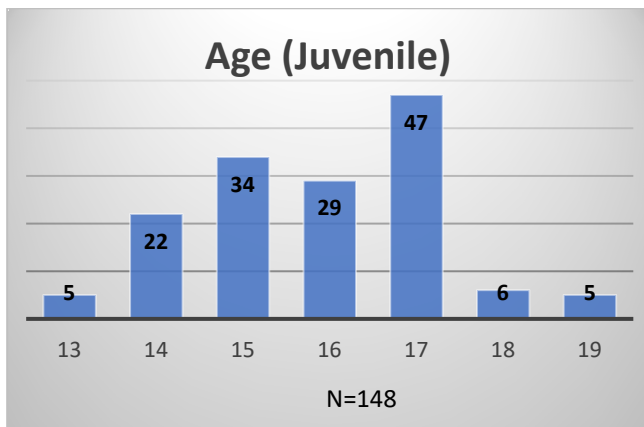

Daily Data Dashboard – January 18, 2024

Demographics for JTDC Population

Thursday Morning Midnight Count

Total # of probation Involved youth¹: 1,323

¹ Probation Active: Any youth who is pending sentencing with an active social history, has been formally placed on probation or supervision with Cook County Juvenile Probation on the date of the report.

*Age, Gender and Race for Criminal Court population (N=1) is not represented in this report.

Daily Data Dashboard – January 18, 2024
Demographics for JTDC Population
Thursday Morning Midnight Count