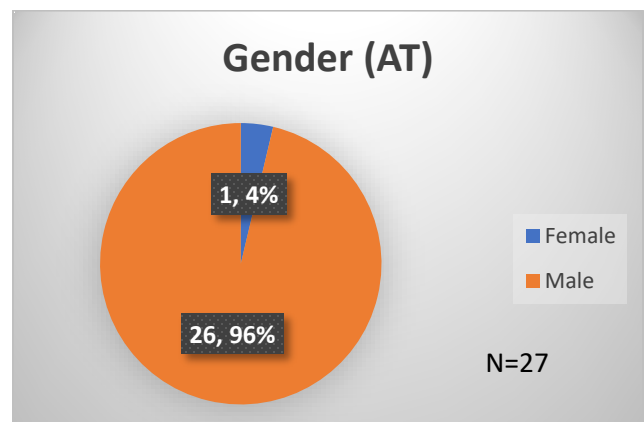

Daily Data Dashboard – January 18, 2024

Demographics for JTDC Population

Thursday Morning Midnight Count

Total # of probation Involved youth¹: 1,323

¹ Probation Active: Any youth who is pending sentencing with an active social history, has been formally placed on probation or supervision with Cook County Juvenile Probation on the date of the report.

*Age, Gender and Race for Criminal Court population (N=1) is not represented in this report.

Daily Data Dashboard – January 18, 2024
Demographics for JTDC Population
Thursday Morning Midnight Count