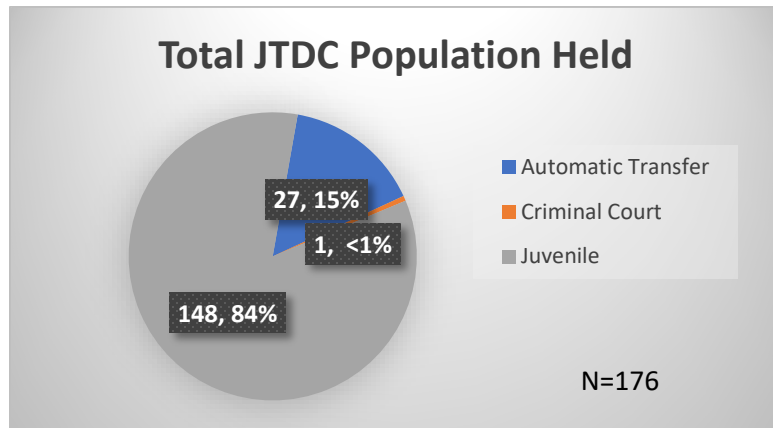

Daily Data Dashboard – January 18, 2024

Demographics for JTDC Population

Thursday Morning Midnight Count

Total # of probation Involved youth¹: 1,323

¹ Probation Active: Any youth who is pending sentencing with an active social history, has been formally placed on probation or supervision with Cook County Juvenile Probation on the date of the report.

*Age, Gender and Race for Criminal Court population (N=1) is not represented in this report.

Daily Data Dashboard – January 18, 2024
Demographics for JTDC Population
Thursday Morning Midnight Count