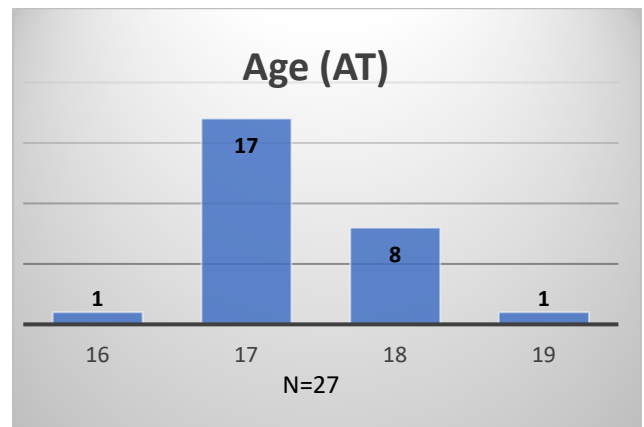

Daily Data Dashboard – January 18, 2024

Demographics for JTDC Population

Thursday Morning Midnight Count

Total # of probation Involved youth¹: 1,323

¹ Probation Active: Any youth who is pending sentencing with an active social history, has been formally placed on probation or supervision with Cook County Juvenile Probation on the date of the report.

*Age, Gender and Race for Criminal Court population (N=1) is not represented in this report.

Daily Data Dashboard – January 18, 2024
Demographics for JTDC Population
Thursday Morning Midnight Count